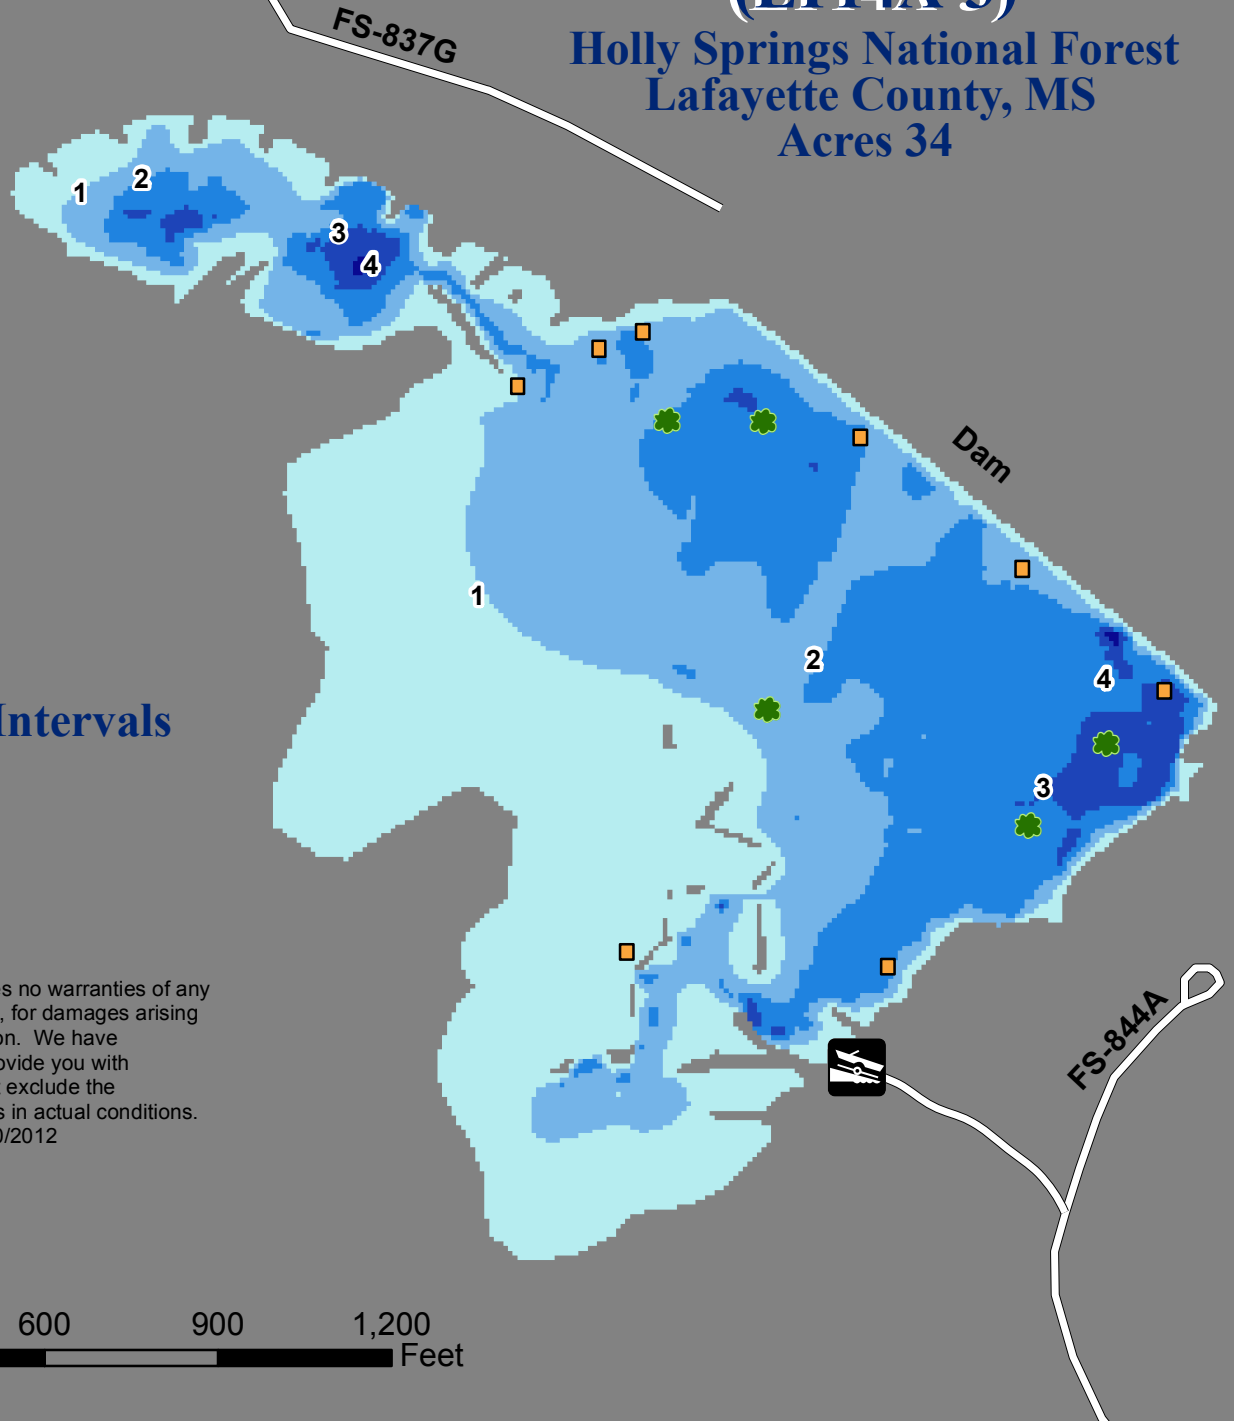

Vicinity Map

Cypress Lake (LT14A-3)

Holly Springs National Forest
Lafayette County, MS
Acres 34

Description

Depth

Fish Attractor

Spawning Bed

1' Contour Intervals

The U.S. Forest Service makes no warranties of any kind, either express or implied, for damages arising out of the use of this publication. We have made reasonable efforts to provide you with accurate maps, but we cannot exclude the possibility of errors or changes in actual conditions. Map created by R. Dillard 7/20/2012